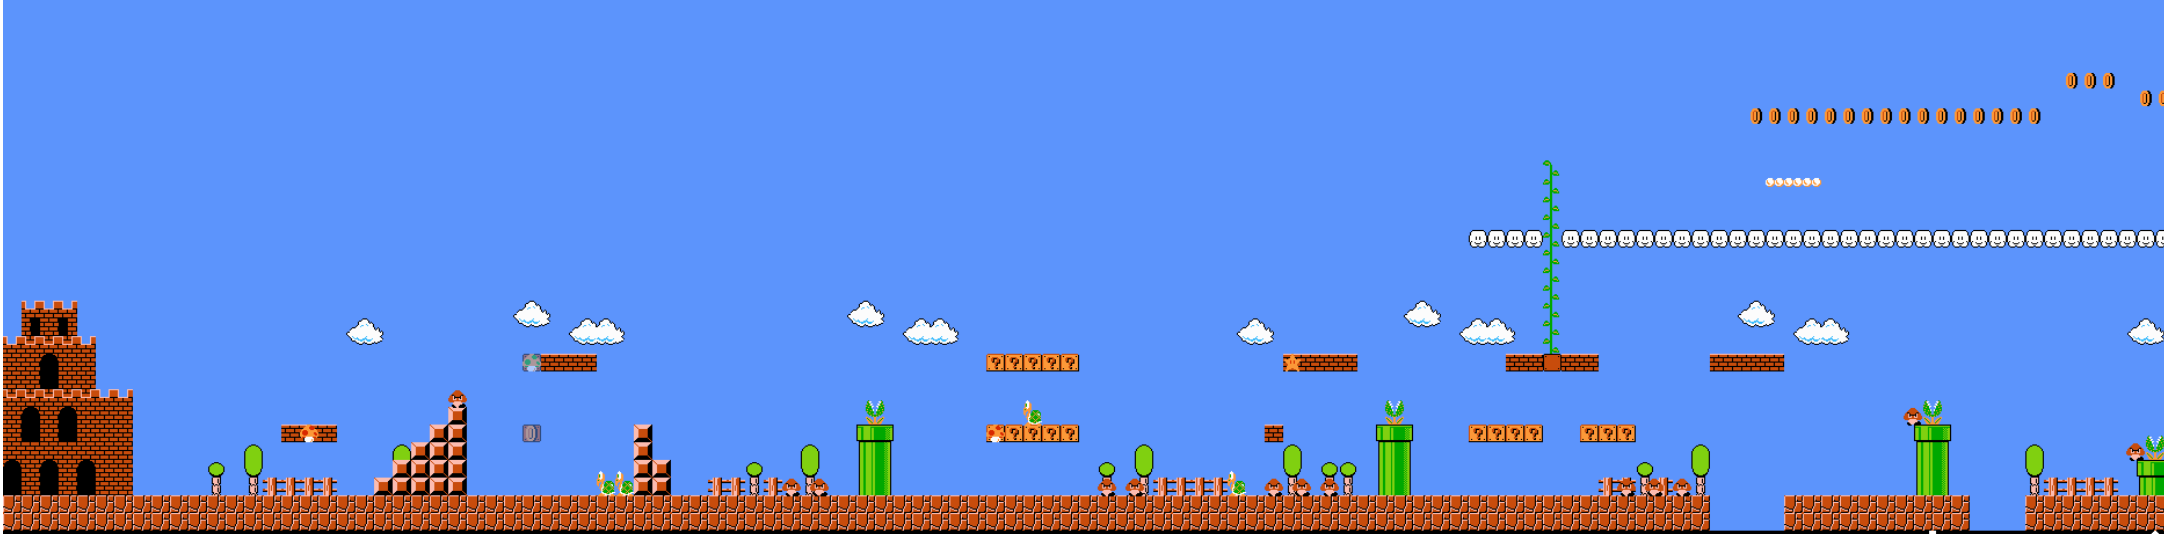

Map by Rick N. Bruns
Version 1.0 © 2008
Visit www.NESMaps.com to get more maps for NES games.

Paypal: snesmaster@yahoo.com

Feel free to send a donation to help support the creation of more maps for classic NES games.

1. ○○○○○○○○○ LEGEND ○○○○○○○○○
2. Coin
   - 🍄 Magic Mushroom or Fire Flower
   - ★ Starman
   - 🍄 1 up Mushroom
   - 👤 Little Goomba
   - 👤 Koopa Troopa
   - 👤 Koopa Paratroopa
   - 🌿 Pirana Plant