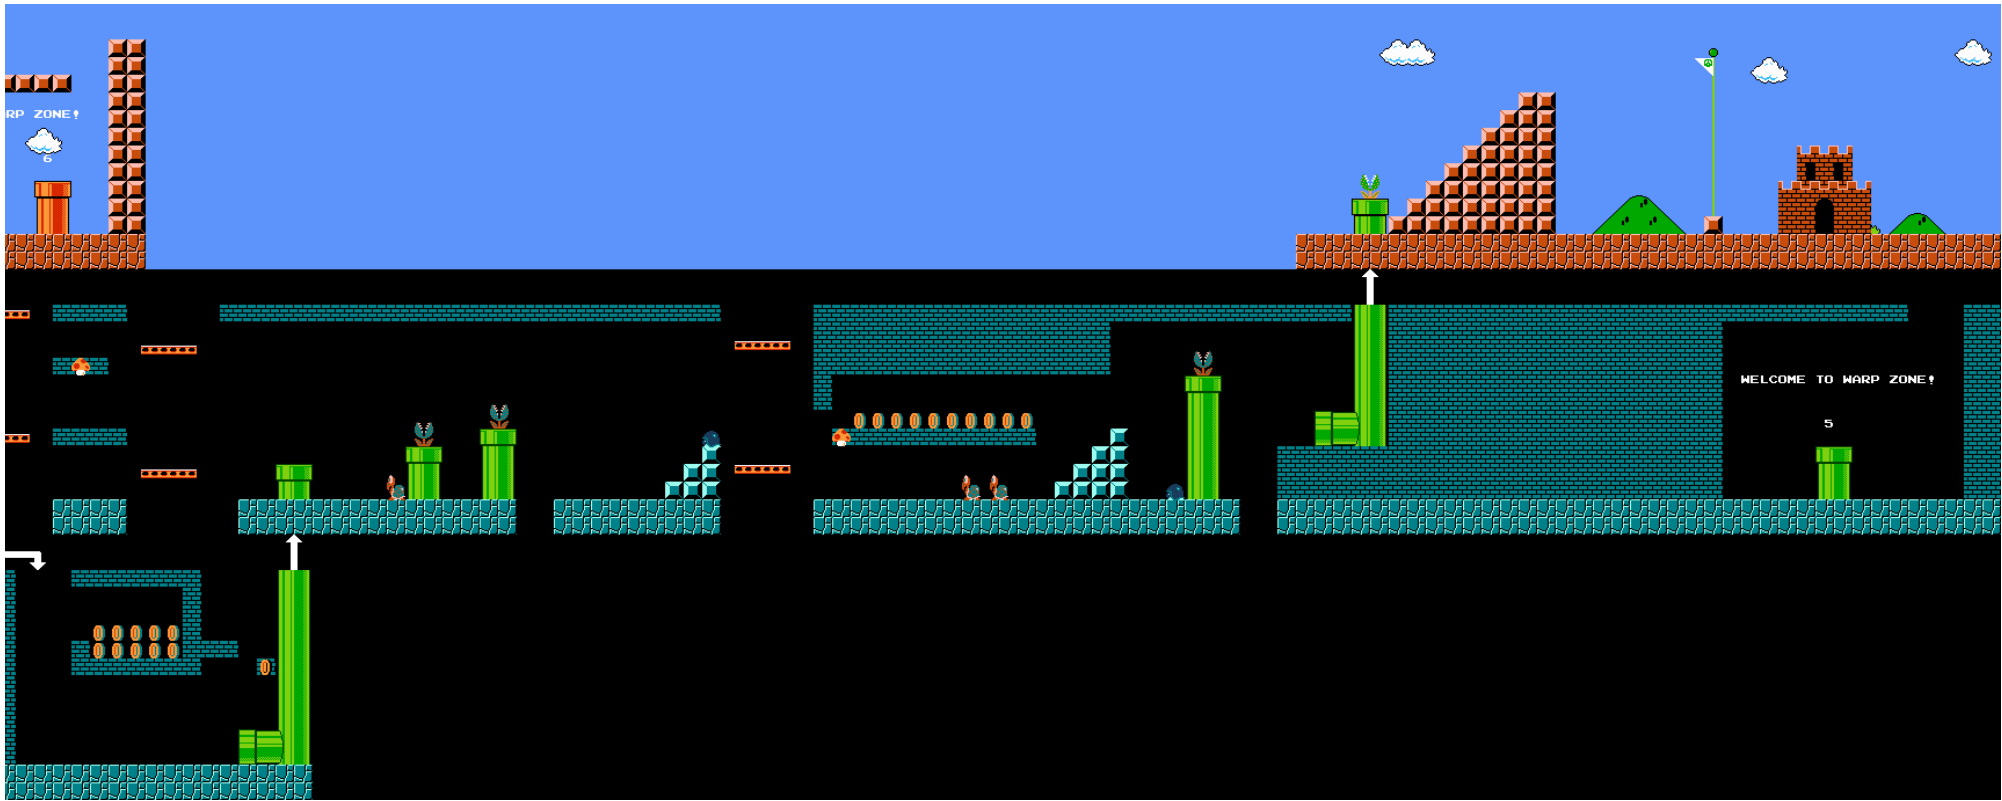

WORLD 3-4

**SUPER MARIO BROS.**  
©1985 NINTENDO

LEGEND

- Coin
- Magic Mushroom or Fire Flower
- Axe
- Podoboo
- Mushroom Retainer
- Bowser King of the Koopa

Map by Rick N. Bruns  
Version 1.0 © 2008  
Visit [www.NESMaps.com](http://www.NESMaps.com) to get  
more maps for NES games.