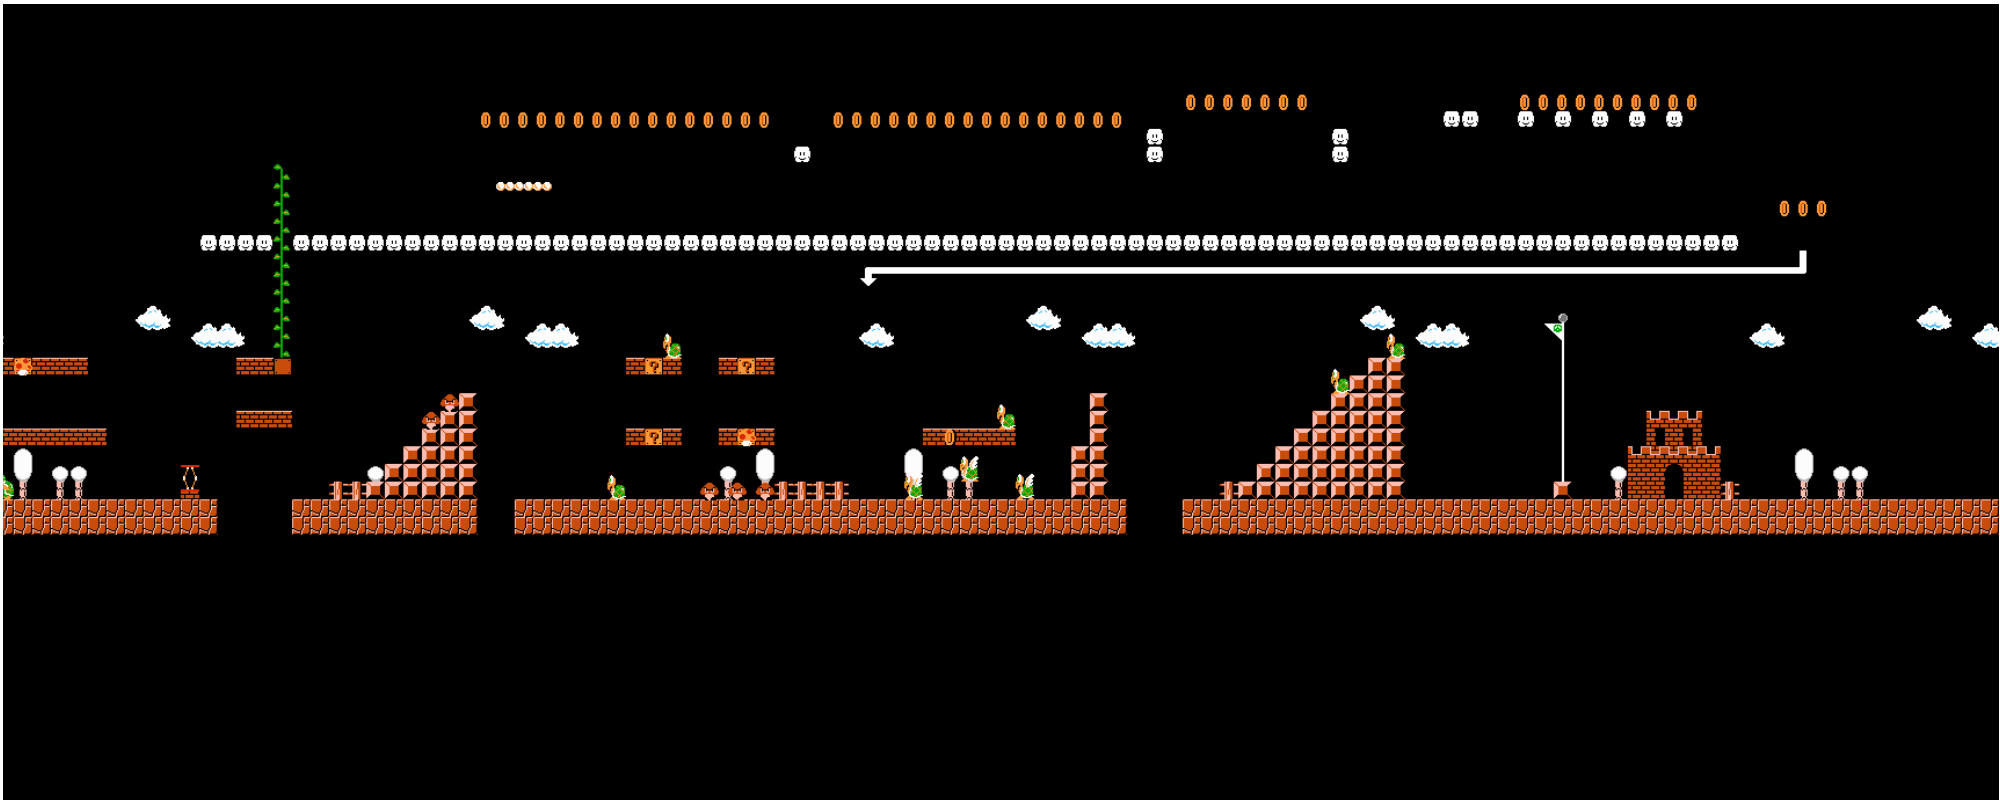

Map by Rick N. Bru
Version 1.0 © 2008
Visit www.NESMaps.com
for more maps for NES

Paypal: snesmaster@yaho.com