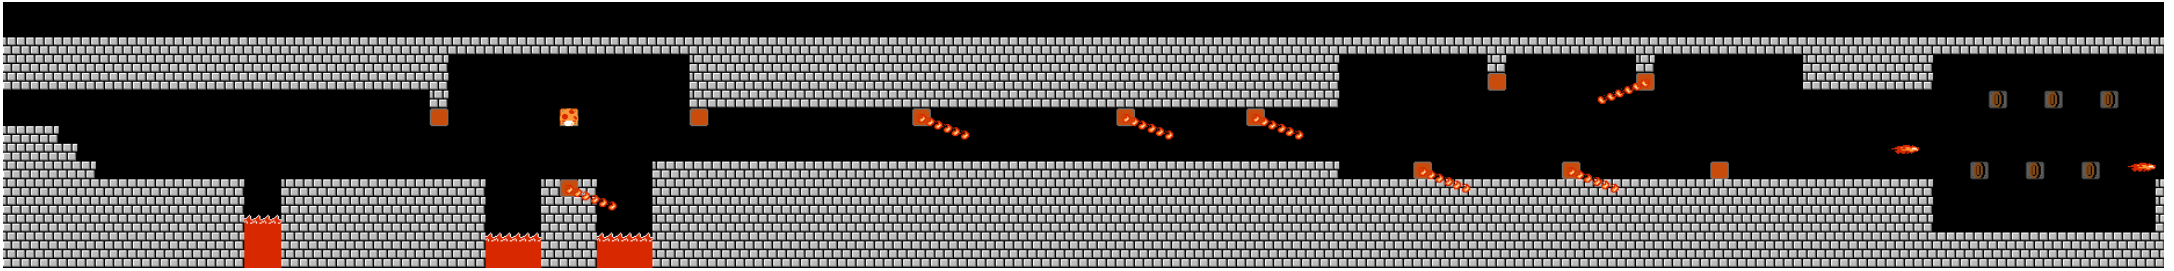

Map by Rick N. Bruns
Version 1.0 © 2008
Visit www.NESMaps.com to get more maps for NES games.

Paypal: snesmaster@yahoo.com

Feel free to send a donation to help support the creation of more maps for classic NES games.

1. ○○○○○○○○○ LEGEND ○○○○○○○○○
2. Coin
   - 🍄 Magic Mushroom or Fire Flower
   - ★ Starman
   - 🍄 1 up Mushroom
   - 👤 Little Goomba
   - 👤 Koopa Troopa
   - 👤 Koopa Paratroopa
   - 🌿 Pirana Plant