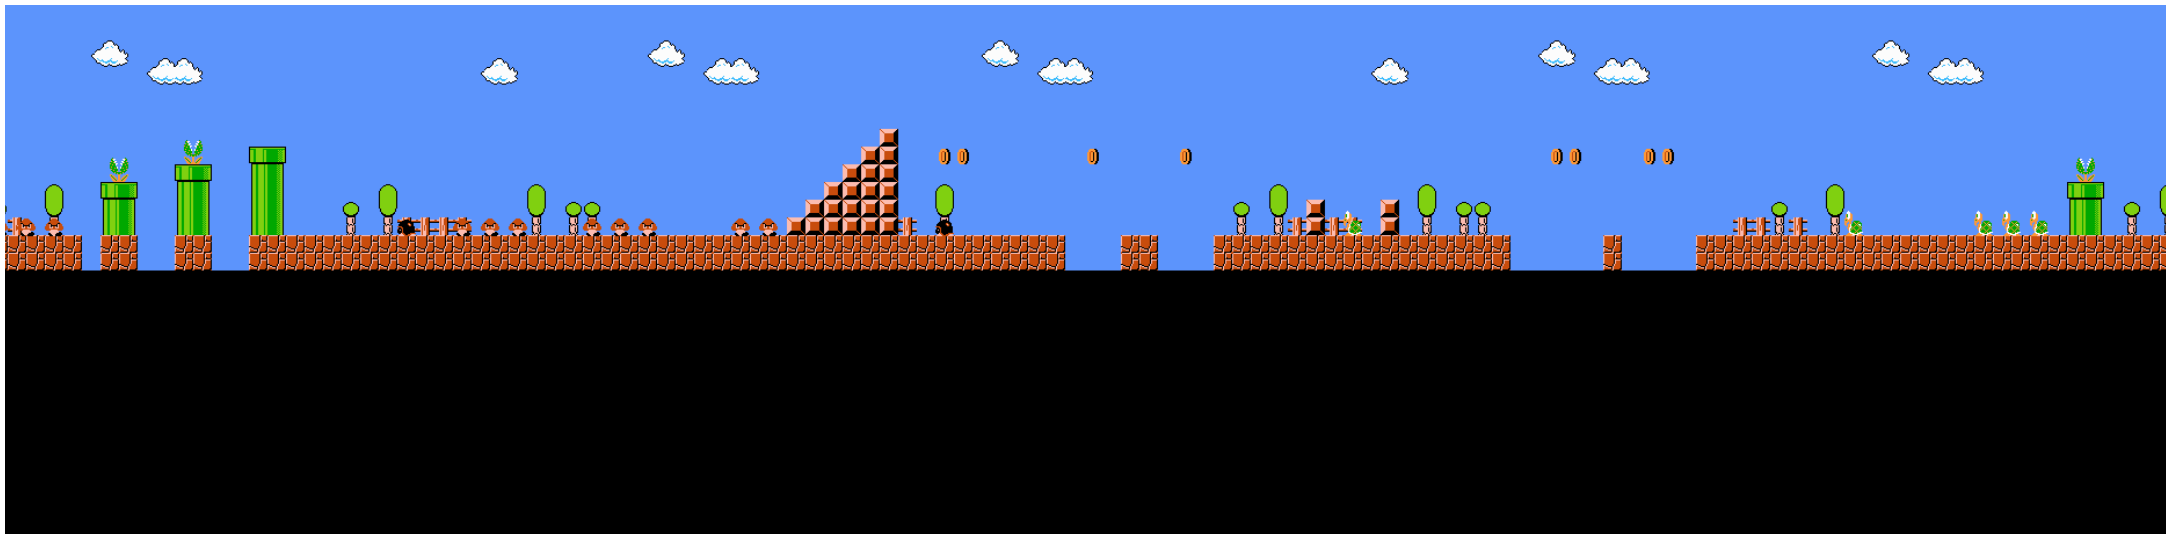

Map by Rick N. Bruns
Version 1.0 © 2008
Visit www.NESMaps.com to get
maps and sprites for NES games.
Paypal: snesmaster@yahoo.com
Feel free to send a donation to
help support the creation of more
maps for classic NES games.

WORLD 7-3

LEGEND

- Coin
- Magic Mushroom or Fire Flower
- Cheep-cheep
- Koopa Troopa
- Koopa Paratroopa

ns
s.com to get
or NES games.
y@yahoo.com
donation to
creation of more
ES games.

WORLD 7-4

LEGEND

- Axe
- Podoboo
- Mushroom Retainer
- Bowser King of the Koopa