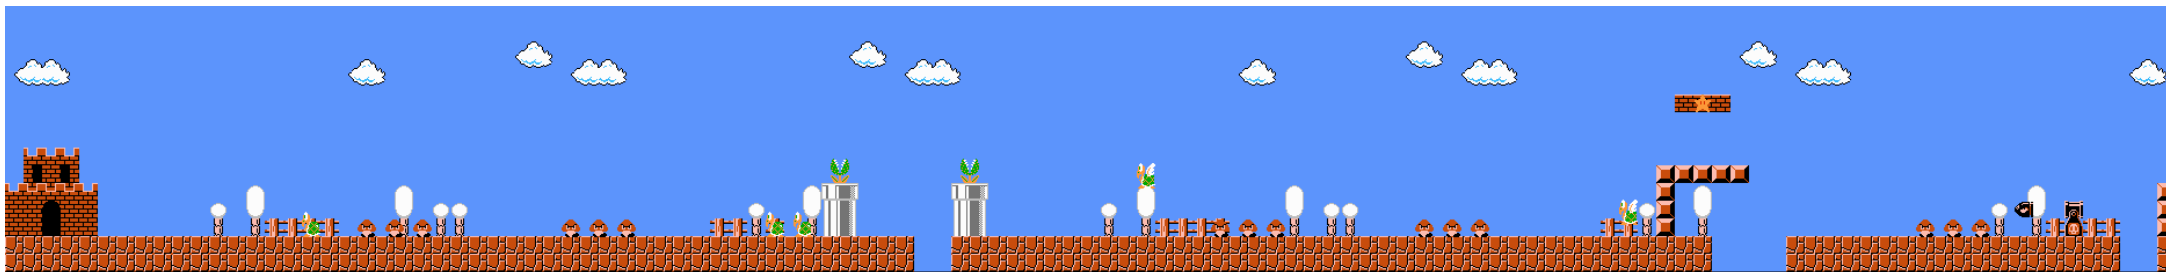

Feel free to send a donation to  
help support the creation of more  
maps for classic NES games.

LEGEND

- Coin
- Magic Mushroom or Fire Flower
- 1 up Mushroom
- Lakitu
- Spiny
- Spiny's Egg
- Pirana Plant