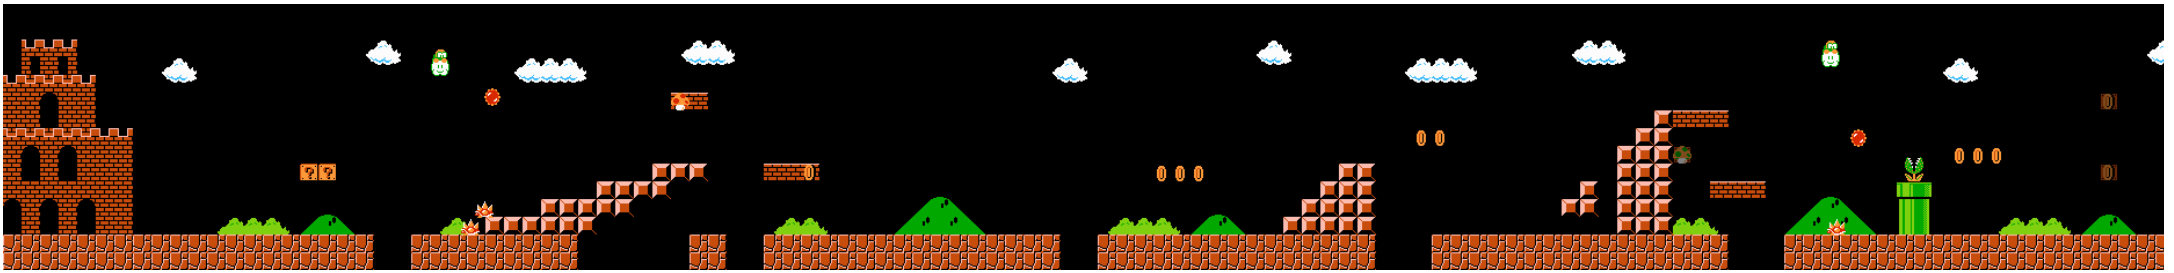

Map by Rick N. Bruns
Version 1.0 © 2008
Visit www.NESMaps.com to get more maps for NES games.
Paypal: snesmaster@yahoo.com
Feel free to send a donation to help support the creation of more maps for classic NES games.

WORLD 6-2

SUPER MARIO BROS.
©1985 NINTENDO

LEGEND

○ Coin	☄ Cheep-cheep
🍄 Magic Mushroom or Fire Flower	👹 Little Goomba
★ Starman	👹 Koopa Troopa
🐞 Buzzy Beetle	👹 Koopa Paratroopa
👾 Bloober	🌿 Pirana Plant