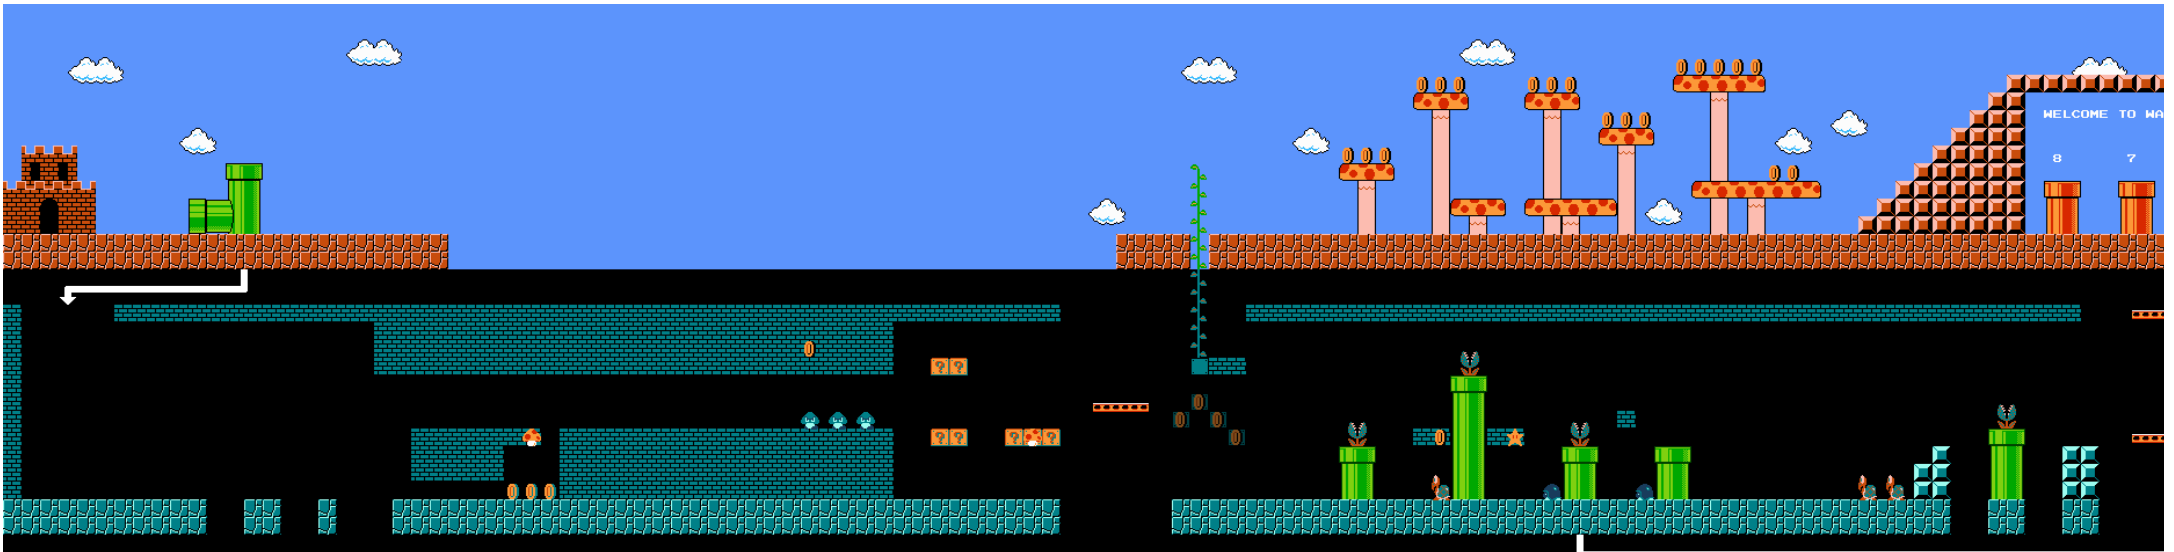

Map by Rick N. Bruns
Version 1.0 © 2008
Visit www.NESMaps.com to get
more maps for NES games.
Paypal: snesmaster@yahoo.com
Feel free to send a donation to
help support the creation of more
maps for classic NES games.

1. LEGEND
2. Coin
   - Magic Mushroom or Fire Flower
   - Starman
   - Buzzy Beetle
   - Little Goomba
   - Koopa Troopa
   - Pirana Plant