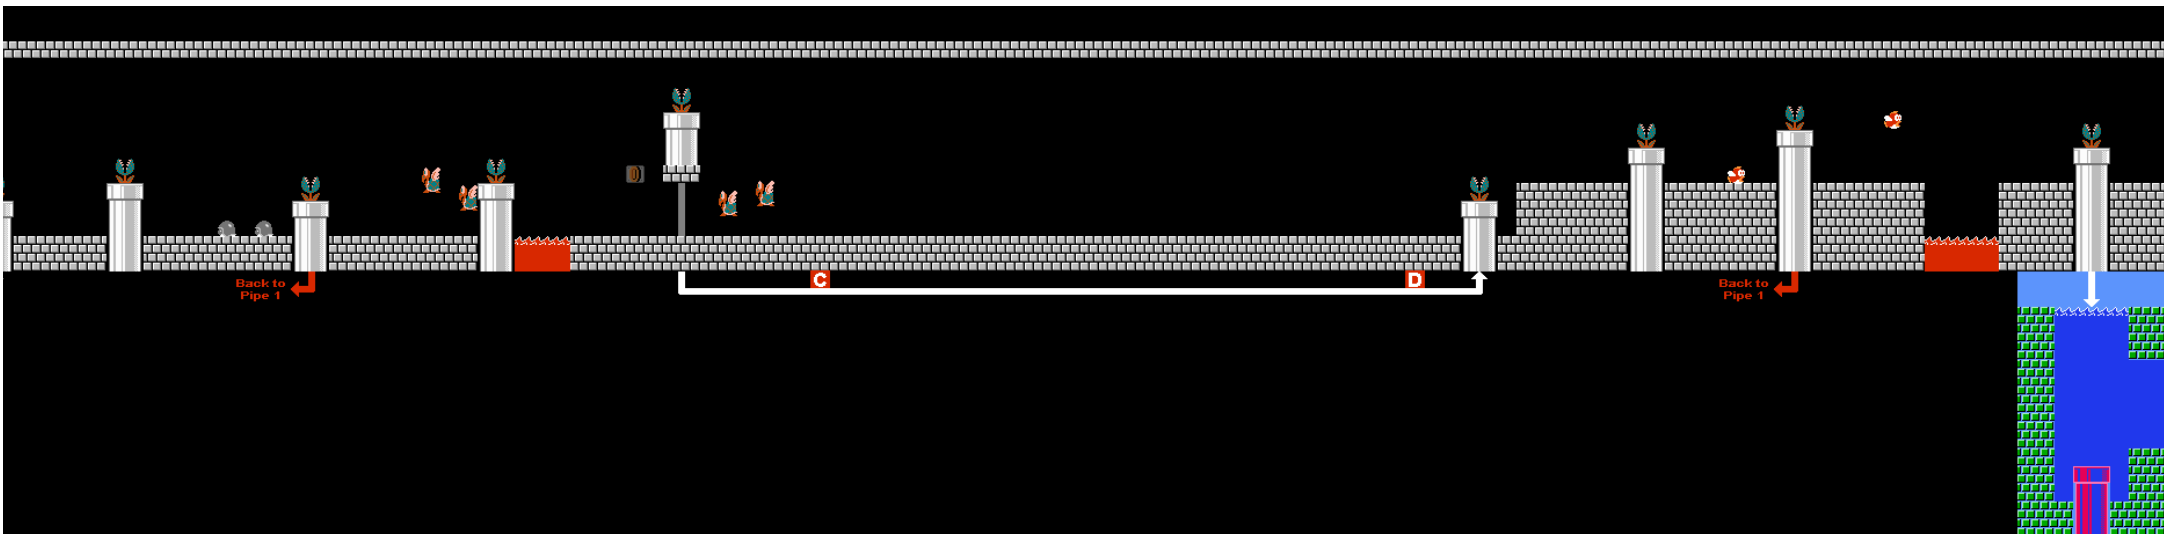

WORLD 6-4

**SUPER MARIO BROS.**  
©1985 NINTENDO

LEGEND

- Coin
- Magic Mushroom or Fire Flower
- Axe
- Podoboo
- Mushroom Retainer
- Bowser King of the Koopa

Map by Rick N. Bruns  
Version 1.0 © 2008  
Visit [www.NESMaps.com](http://www.NESMaps.com) to get  
more maps for NES games.